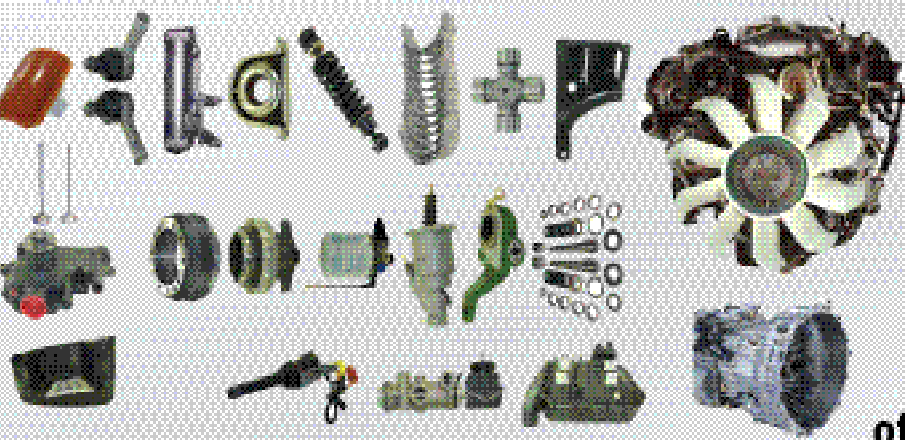

**M DOE-VTN Centre**

We can test from the smallest van to the largest tractor units.

Book Online at [www.VTNTTEST.ie](http://www.VTNTTEST.ie)

**M Parts**

streamlined, efficient delivery of the right part for your vehicle at the right time.

Dublin's Dealer for New Genuine Mitsubishi Fuso Truck Parts, Largest Stock of Mitsubishi Truck Parts in Ireland. Huge Range of Used Parts in Stock Also.

[www.murphystrucks.ie](http://www.murphystrucks.ie)  
Ballymount, Dublin 22  
Tel: (01) 4592069 Fax: (01) 4591399